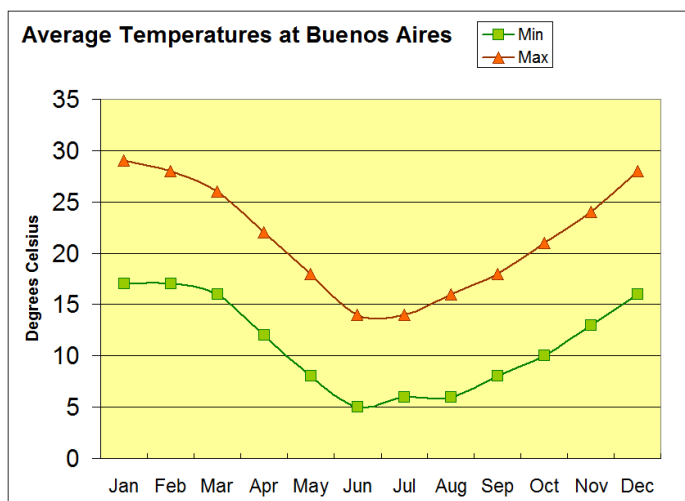

# Line Graphs 1

1. Answer the questions.

- a. What is the coldest month in Buenos Aires?
- b. Why is it not January or February?
- c. What are the warmest months in Buenos Aires?
- d. Does Buenos Aires get snow?

- e. What are the coldest months in Irkutsk?
- f. What are the warmest months?
- g. Does Irkutsk get snow?
- h. Is the warmest weather in Buenos Aires warmer or colder than summer in your area? How about Irkutsk ?