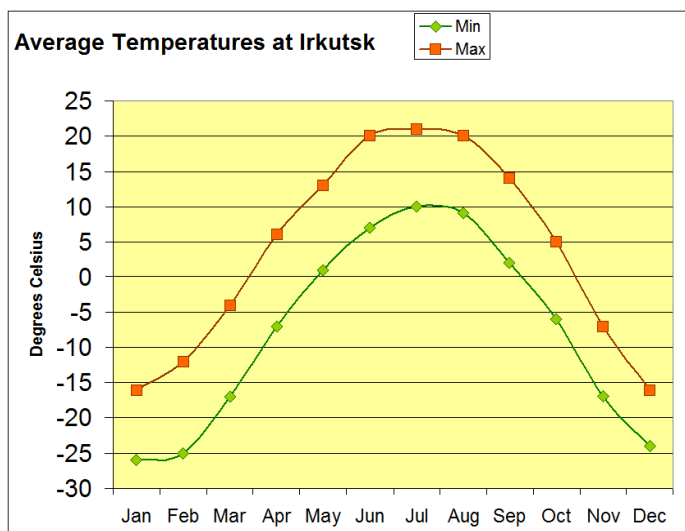

- i. Where are Buenos Aires and Irkutsk located? Check using a map.
- j. For each month, find the difference between average maximum and average minimum temperatures, as best as you can, reading the charts.

	Jan	Feb	Mar	Apr	May	Jun	Jul	Aug	Sep	Oct	Nov	Dec
Buenos Aires												
Irkutsk												

- k. Which place has greater difference between maximum and minimum temperatures, or are the differences about the same?
- l. Find the average maximum summer temperatures over June-August for both places.